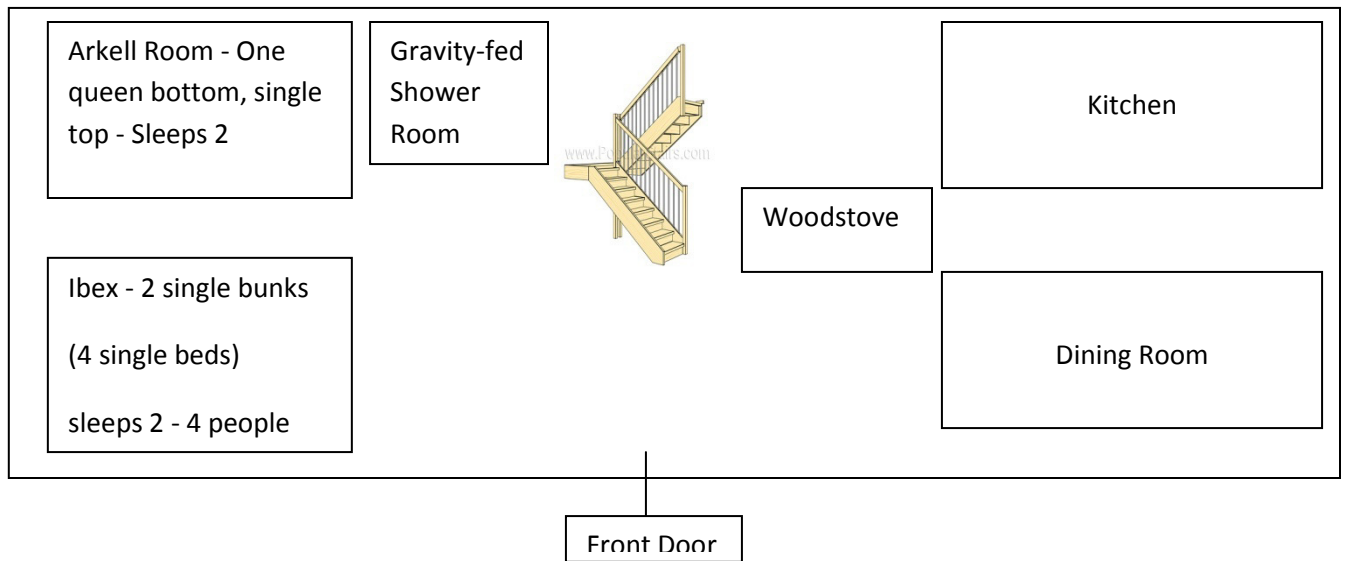

Upstairs:

Main Level:

MAXIMUM GUESTS ALLOWED IN LODGE - 10 - fire regulations

Ibex room can sleep 4 - however only 10 allowed in whole lodge.