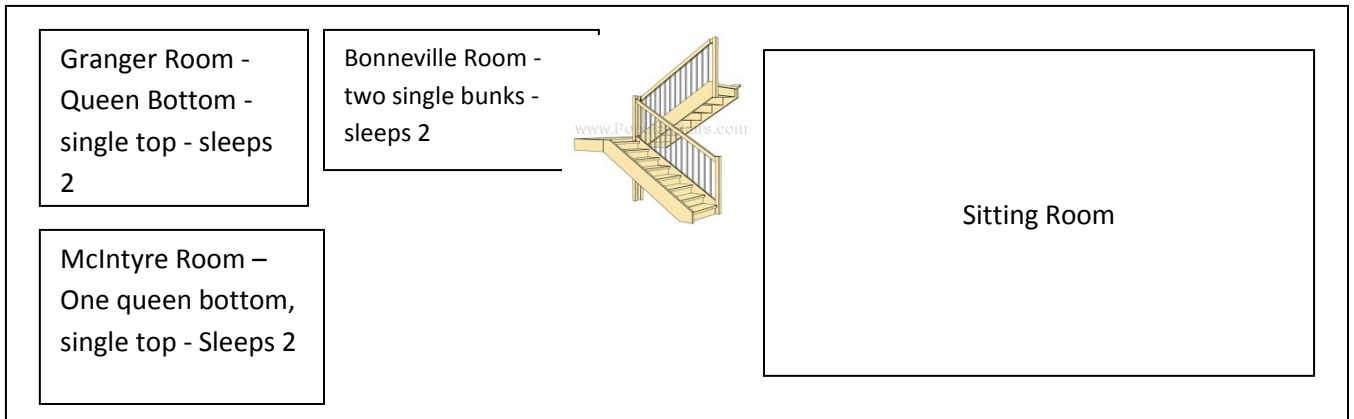

Upstairs:

Main Level:

MAXIMUM GUESTS ALLOWED IN LODGE - 10 - fire regulations

Ibex room can sleep 4 - however only 10 allowed in whole lodge.